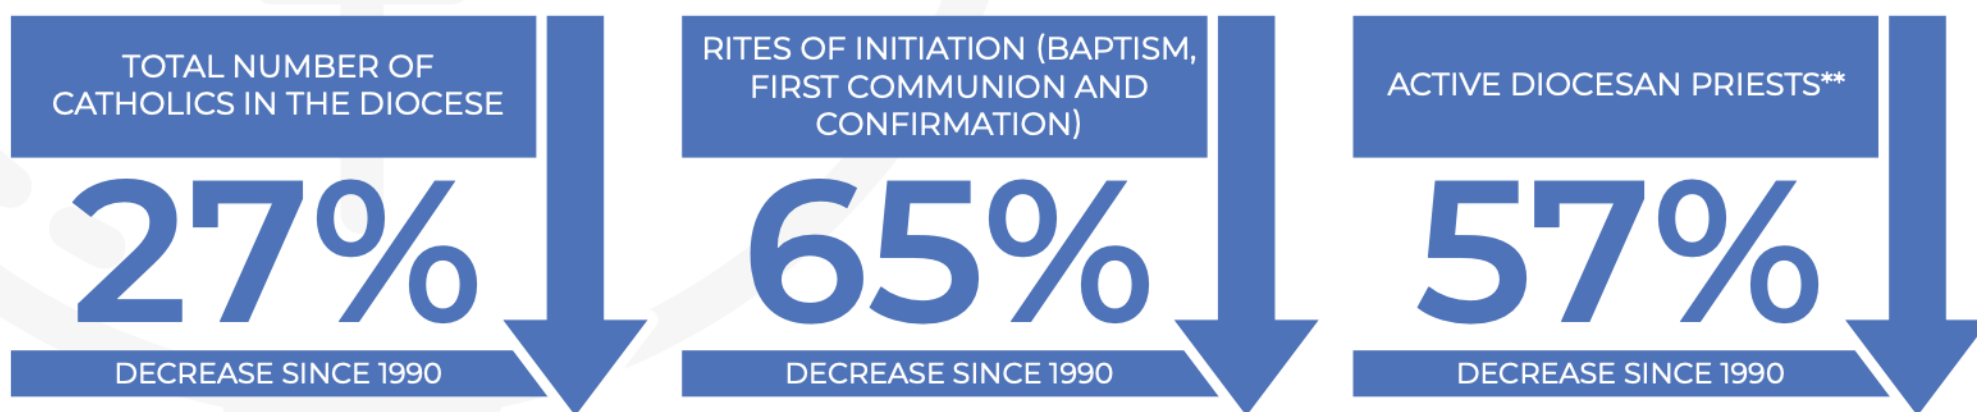

Deanery Profile

Our most vibrant parishes are welcoming communities focused on outreach, service and life-long formation rather than simply maintenance and survival. These parishes are driven to build mission-centered disciples. As the diocese works with parishes on revitalization efforts, we are sharing a few baseline trends across the US, our diocese and your deanery. We hope this provides helpful perspective to begin conversations in your deanery.

NATIONAL TRENDS*

DIOCESAN TRENDS

DEANERY TRENDS

*Center for Applied Research in the Apostolate, US Data Over Time

**Does not include retired diocesan priests