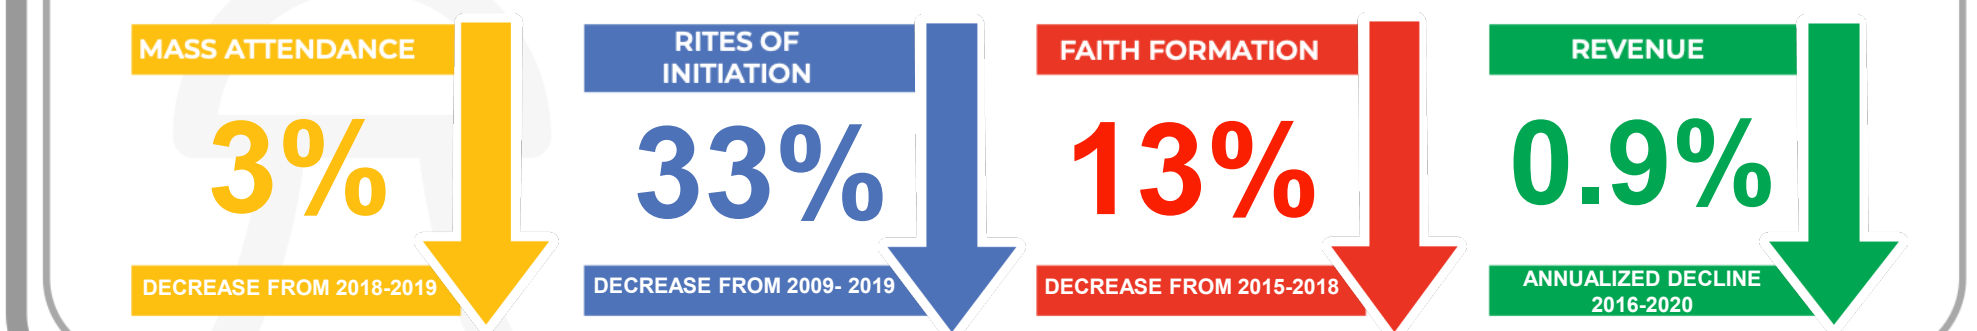

Deanery Profile

Our most vibrant parishes are welcoming communities focused on outreach, service and life-long formation rather than simply maintenance and survival. These parishes are driven to build mission-centered disciples. As the diocese works with parishes on revitalization efforts, we are sharing a few baseline trends across the US, our diocese and your deanery. We hope this provides helpful perspective to begin conversations in your deanery.

NATIONAL TRENDS*

DIOCESAN TRENDS

DEANERY TRENDS

*Center for Applied Research in the Apostolate, US Data Over Time

**Does not include retired diocesan priests