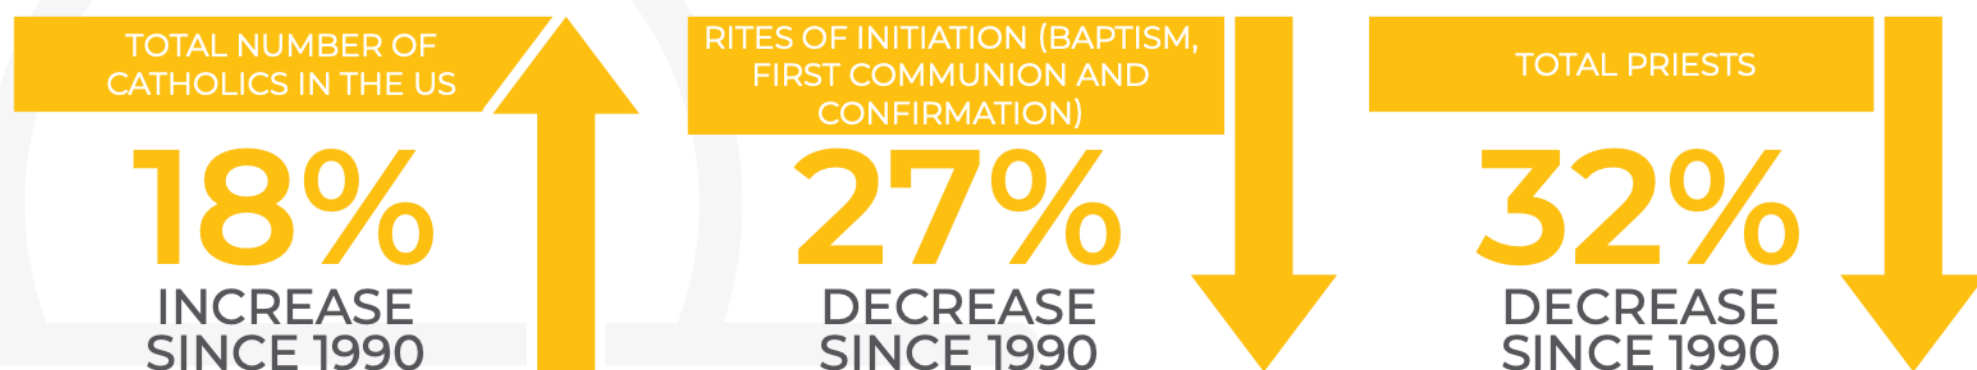

Deanery Profile

Our most vibrant parishes are welcoming communities focused on outreach, service and life-long formation rather than simply maintenance and survival. These parishes are driven to build mission-centered disciples. As the diocese works with parishes on revitalization efforts, we are sharing a few baseline trends across the US, our diocese and your deanery. We hope this provides helpful perspective to begin conversations in your deanery.

NATIONAL TRENDS*

DIOCESAN TRENDS

DEANERY TRENDS

*Center for Applied Research in the Apostolate, US Data Over Time

**Does not include retired diocesan priests