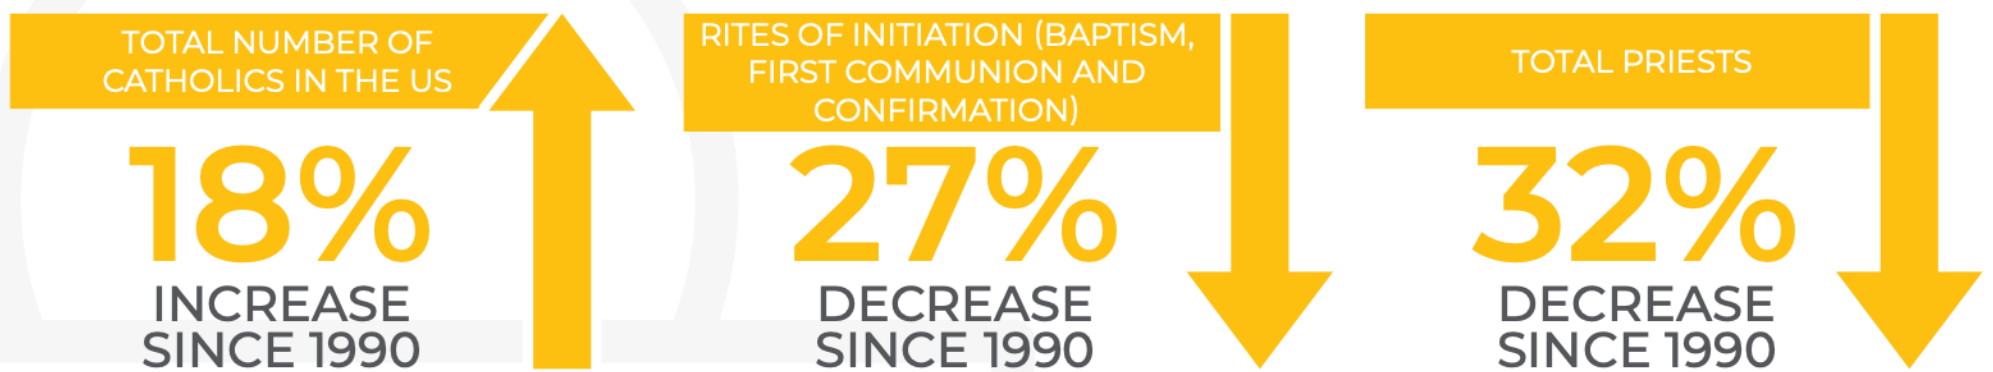

## Deanery Profile

Our most vibrant parishes are welcoming communities focused on outreach, service and life-long formation rather than simply maintenance and survival. These parishes are driven to build mission-centered disciples. As the diocese works with parishes on revitalization efforts, we are sharing a few baseline trends across the US, our diocese and your deanery. We hope this provides helpful perspective to begin conversations in your deanery.

### NATIONAL TRENDS\*