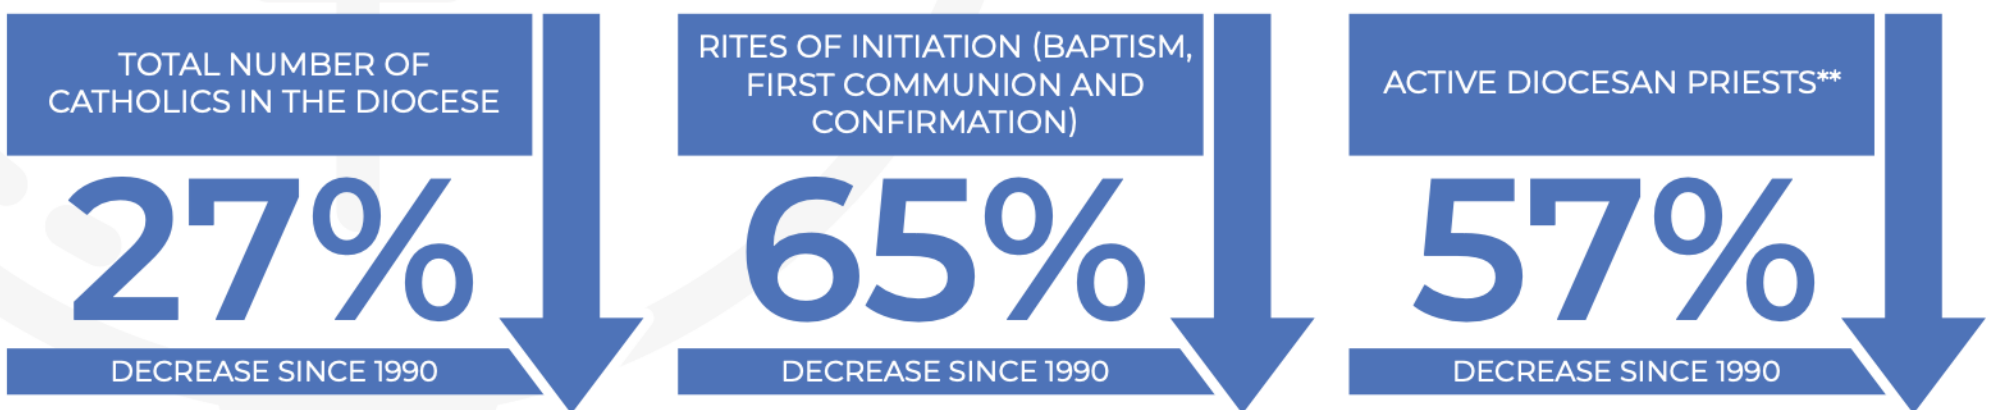

DIOCESAN TRENDS